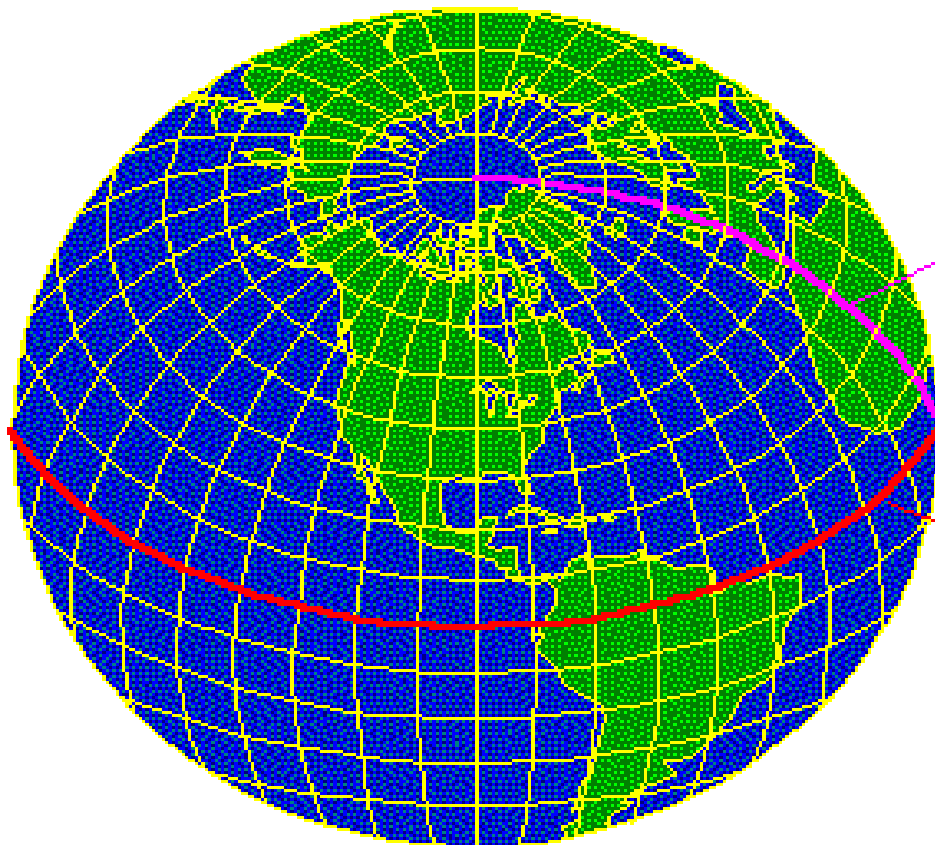

LONGITUDE - imaginary lines that run NORTH to SOUTH.

PRIME MERIDIAN - is 0° longitude.

- Splits the earth into the EASTERN HEMISPHERE & WESTERN HEMISPHERE.

INTERNATIONAL DATE LINE - 180° on opposite side of earth.

Prime Meridian

0 Degrees Longitude

Equator

0 Degrees Latitude