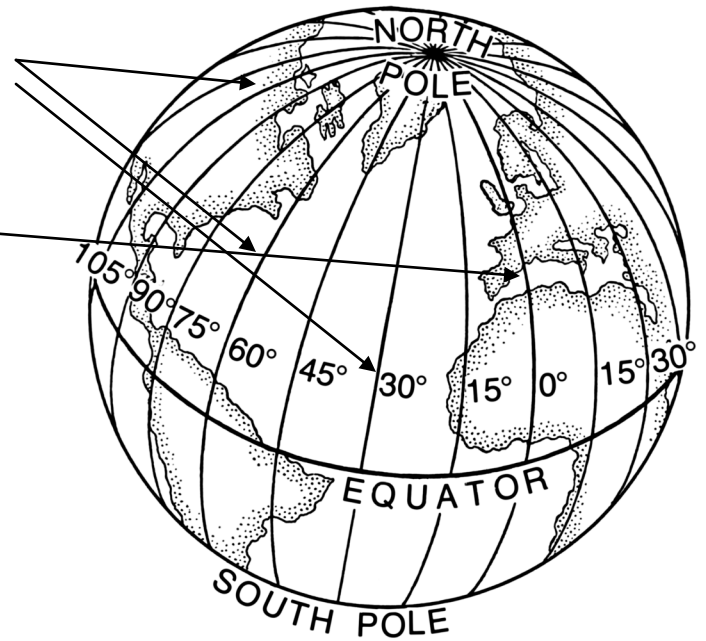

LONGITUDE - imaginary lines that run NORTH to SOUTH.

PRIME MERIDIAN - is 0° longitude.

- Splits the earth into the EASTERN HEMISPHERE & WESTERN HEMISPHERE.

INTERNATIONAL DATE LINE - 180° on opposite side of earth.

Prime Meridian

0 Degrees Longitude

Equator

0 Degrees Latitude